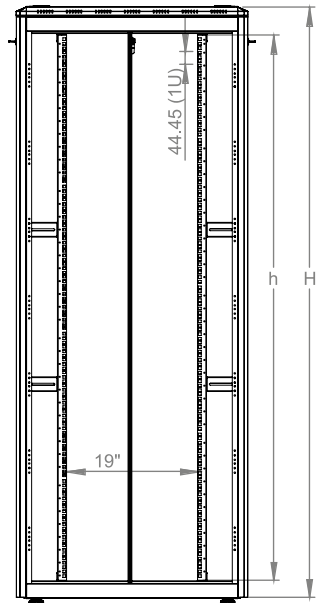

Bottom view

Front view

Side view

Rear view

Top view

Dimensions in width and height

Isometric view

Front door opening angle

Max/std/min equipment mounting distance

	h	H
<b>22U</b>	978 mm	1164 mm
<b>26U</b>	1155 mm	1342 mm
<b>32U</b>	1422 mm	1609 mm
<b>36U</b>	1600 mm	1787 mm
<b>39U</b>	1733 mm	1920 mm
<b>42U</b>	1867 mm	2053 mm
<b>45U</b>	2000 mm	2187 mm
<b>47U</b>	2089 mm	2276 mm