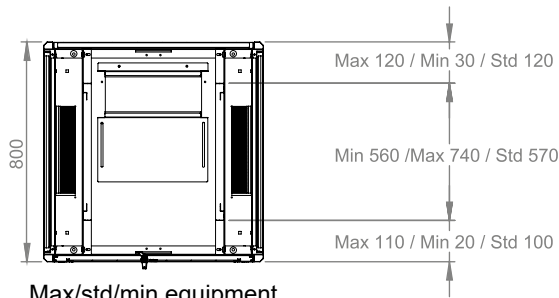

Bottom view

Front view

Side view

Rear view

Top view

Dimensions in width and height

Isometric view

Front door opening angle

Max/std/min equipment mounting distance

	h	H
<b>22U</b>	978 mm	1164 mm
<b>26U</b>	1155 mm	1342 mm
<b>32U</b>	1422 mm	1609 mm
<b>36U</b>	1600 mm	1787 mm
<b>39U</b>	1733 mm	1920 mm
<b>42U</b>	1867 mm	2053 mm
<b>45U</b>	2000 mm	2187 mm
<b>47U</b>	2089 mm	2276 mm