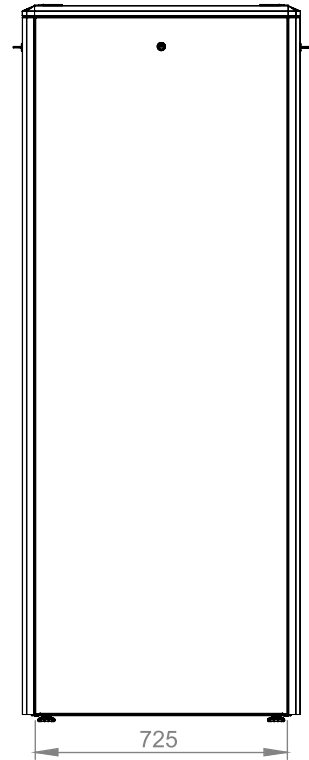

Bottom view

Front view

Side view

Rear view

Top view

Dimensions in width and height

Isometric view

Front door opening angle

Max/std/min equipment mounting distance

	h	H
<b>22U</b>	978 mm	1164 mm
<b>26U</b>	1155 mm	1342 mm
<b>32U</b>	1422 mm	1609 mm
<b>36U</b>	1600 mm	1787 mm
<b>39U</b>	1733 mm	1920 mm
<b>42U</b>	1867 mm	2053 mm
<b>45U</b>	2000 mm	2187 mm
<b>47U</b>	2089 mm	2276 mm