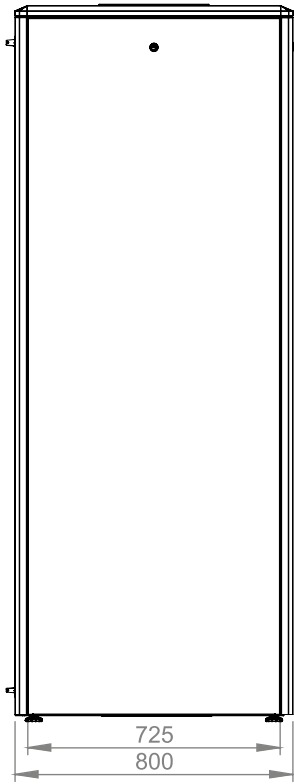

Bottom view

Front view

Side view

Rear view

Top view

Dimensions in width and height

Isometric view

Front door opening angle

Max/std/min equipment mounting distance

	h	H
<b>22U</b>	978 mm	1164 mm
<b>26U</b>	1155 mm	1342 mm
<b>32U</b>	1422 mm	1609 mm
<b>36U</b>	1600 mm	1787 mm
<b>39U</b>	1733 mm	1920 mm
<b>42U</b>	1867 mm	2053 mm
<b>45U</b>	2000 mm	2187 mm
<b>47U</b>	2089 mm	2276 mm