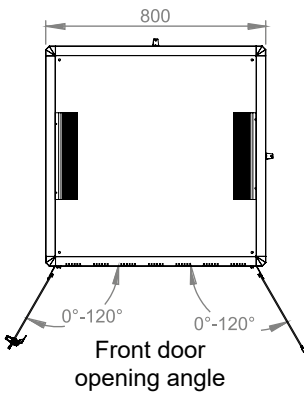

Bottom view

Front view

Side view

Rear view

Top view

Dimensions in width and height

Isometric view

Front door opening angle

Max/std/min equipment mounting distance

	h	H
<b>22U</b>	978 mm	1164 mm
<b>26U</b>	1155 mm	1342 mm
<b>32U</b>	1422 mm	1609 mm
<b>36U</b>	1600 mm	1787 mm
<b>39U</b>	1733 mm	1920 mm
<b>42U</b>	1867 mm	2053 mm
<b>45U</b>	2000 mm	2187 mm
<b>47U</b>	2089 mm	2276 mm