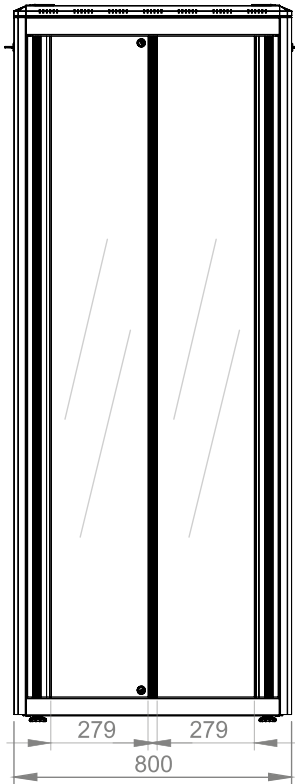

Bottom view

Front view

Side view

Rear view

Top view

Dimensions in width and height

Isometric view

Front door opening angle

Max/std/min equipment mounting distance

	h	H
<b>22U</b>	978 mm	1164 mm
<b>26U</b>	1155 mm	1342 mm
<b>32U</b>	1422 mm	1609 mm
<b>36U</b>	1600 mm	1787 mm
<b>39U</b>	1733 mm	1920 mm
<b>42U</b>	1867 mm	2053 mm
<b>45U</b>	2000 mm	2187 mm
<b>47U</b>	2089 mm	2276 mm