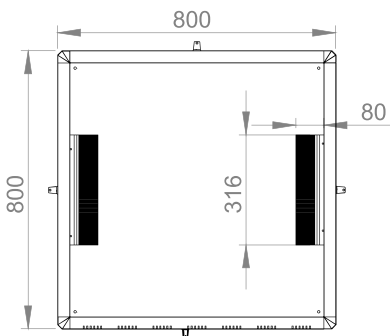

Bottom view

Front view

Side view

Rear view

Top view

Dimensions in width and height

Isometric view

Front door opening angle

Max/std/min equipment mounting distance

	h	H
<b>22U</b>	978 mm	1164 mm
<b>26U</b>	1155 mm	1342 mm
<b>32U</b>	1422 mm	1609 mm
<b>36U</b>	1600 mm	1787 mm
<b>39U</b>	1733 mm	1920 mm
<b>42U</b>	1867 mm	2053 mm
<b>45U</b>	2000 mm	2187 mm
<b>47U</b>	2089 mm	2276 mm