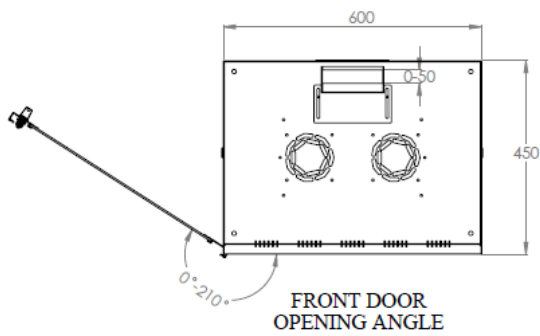

600 mm width - 450 mm depth

FRONT VIEW

SIDE VIEW

REAR VIEW

FRONT DOOR
OPENING ANGLE

TOP VIEW

BOTTOM VIEW

MAX/STD/MIN EQUIPMENT
MOUNTING DISTANCE

DIMENSIONS IN
WIDTH AND HEIGHT