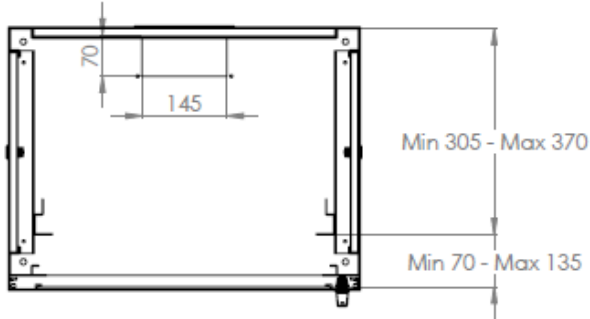

600 mm width - 450 mm depth

FRONT VIEW

SIDE VIEW

REAR VIEW

FRONT DOOR
OPENING ANGLE

TOP VIEW

BOTTOM VIEW

MAX/STD/MIN EQUIPMENT
MOUNTING DISTANCE

DIMENSIONS IN
WIDTH AND HEIGHT