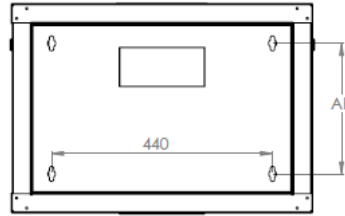

600 mm width - 450 mm depth

FRONT VIEW

SIDE VIEW

REAR VIEW

FRONT DOOR
OPENING ANGLE

TOP VIEW

BOTTOM VIEW

MAX/STD/MIN EQUIPMENT
MOUNTING DISTANCE

DIMENSIONS IN
WIDTH AND HEIGHT