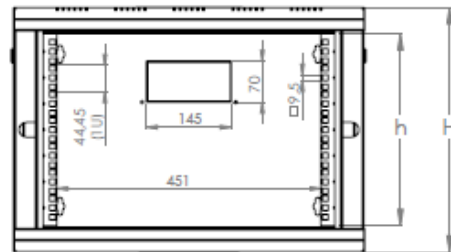

600 mm width - 450 mm depth

FRONT VIEW

SIDE VIEW

REAR VIEW

FRONT DOOR
OPENING ANGLE

TOP VIEW

BOTTOM VIEW

MAX/STD/MIN EQUIPMENT
MOUNTING DISTANCE

DIMENSIONS IN
WIDTH AND HEIGHT