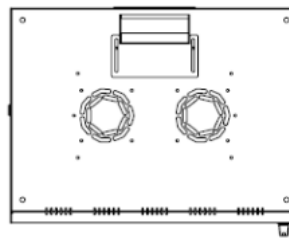

600 mm width - 450 mm depth

FRONT VIEW

SIDE VIEW

REAR VIEW

FRONT DOOR
OPENING ANGLE

TOP VIEW

BOTTOM VIEW

MAX/STD/MIN EQUIPMENT
MOUNTING DISTANCE

DIMENSIONS IN
WIDTH AND HEIGHT