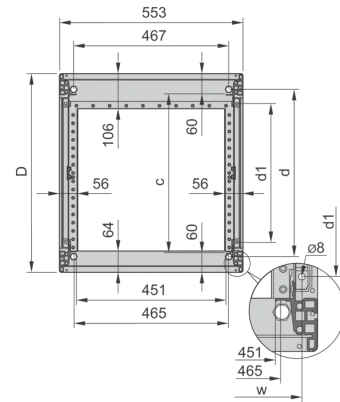

28230-180 NOVASTAR CABINET FRAME, UNIVERSAL HEAVY-DUTY, 38 U 553W 1000D

KEY FEATURES

Novastar Frame, Universal Heavy-Duty

Aluminium profile, RAL 7021, including grounding

Static load-carrying capacity 400 kg

Rack Height: 38 U

Height: 1745 mm

Width: 553 mm

Depth: 1000 mm

Static Load: 400 kg

ADDITIONAL PRODUCT DETAILS

Aesthetic aluminum extruded frame with 400 kg static load capacity. 19" upright built into the frame.