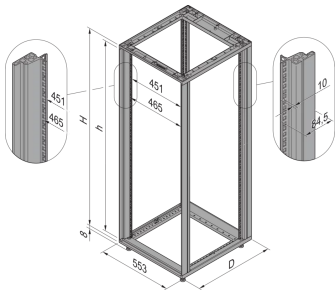

28230-180 NOVASTAR CABINET FRAME, UNIVERSAL HEAVY-DUTY, 38 U 553W 1000D

KEY FEATURES

Novastar Frame, Universal Heavy-Duty

Aluminium profile, RAL 7021, including grounding

Static load-carrying capacity 400 kg

Rack Height: 38 U

Height: 1745 mm

Width: 553 mm

Depth: 1000 mm

Static Load: 400 kg

ADDITIONAL PRODUCT DETAILS

Aesthetic aluminum extruded frame with 400 kg static load capacity. 19" upright built into the frame.