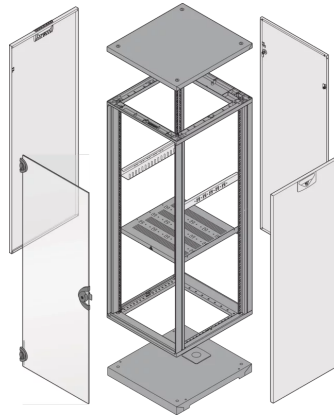

28230-180 NOVASTAR CABINET FRAME, UNIVERSAL HEAVY-DUTY, 38 U 553W 1000D

KEY FEATURES

Novastar Frame, Universal Heavy-Duty

Aluminium profile, RAL 7021, including grounding

Static load-carrying capacity 400 kg

PRODUCT ATTRIBUTES

Product Type: Cabinet/Rack Frame

Product Family: Novastar

Type: Universal

Material: Aluminum

Frame Material: Aluminum

Color: Black Grey

Color Code: RAL 7021

Rack Height: 38 U

Height: 1745 mm

Width: 553 mm

Depth: 1000 mm

Static Load: 400 kg

ADDITIONAL PRODUCT DETAILS

Aesthetic aluminum extruded frame with 400 kg static load capacity. 19" upright built into the frame.