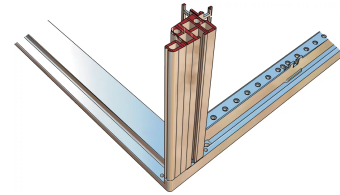

28230-180 NOVASTAR CABINET FRAME, UNIVERSAL HEAVY-DUTY, 38 U 553W 1000D

KEY FEATURES

Novastar Frame, Universal Heavy-Duty

Aluminium profile, RAL 7021, including grounding

Static load-carrying capacity 400 kg

Rack Height: 38 U

Height: 1745 mm

Width: 553 mm

Depth: 1000 mm

Static Load: 400 kg

ADDITIONAL PRODUCT DETAILS

Aesthetic aluminum extruded frame with 400 kg static load capacity. 19" upright built into the frame.