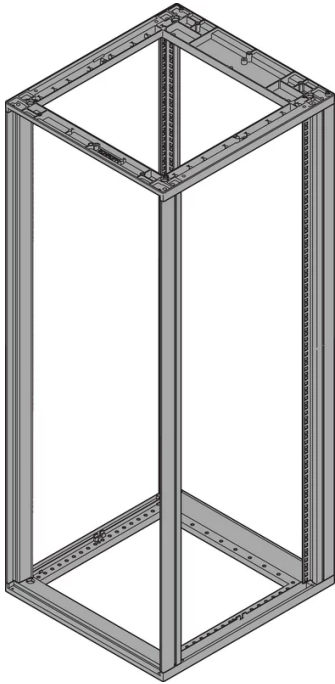

28230-180 NOVASTAR CABINET FRAME, UNIVERSAL HEAVY-DUTY, 38 U 553W 1000D

KEY FEATURES

Novastar Frame, Universal Heavy-Duty

Aluminium profile, RAL 7021, including grounding

Static load-carrying capacity 400 kg

Rack Height: 38 U

Height: 1745 mm

Width: 553 mm

Depth: 1000 mm

Static Load: 400 kg

ADDITIONAL PRODUCT DETAILS

Aesthetic aluminum extruded frame with 400 kg static load capacity. 19" upright built into the frame.