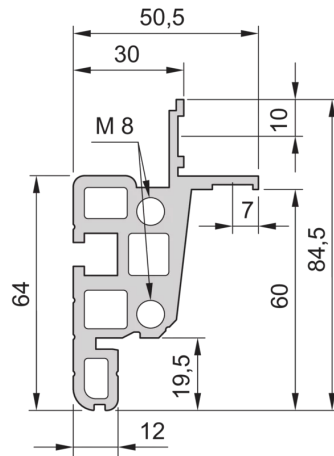

28230-180 NOVASTAR CABINET FRAME, UNIVERSAL HEAVY-DUTY, 38 U 553W 1000D

KEY FEATURES

Novastar Frame, Universal Heavy-Duty

Aluminium profile, RAL 7021, including grounding

Static load-carrying capacity 400 kg

Rack Height: 38 U

Height: 1745 mm

Width: 553 mm

Depth: 1000 mm

Static Load: 400 kg

ADDITIONAL PRODUCT DETAILS

Aesthetic aluminum extruded frame with 400 kg static load capacity. 19" upright built into the frame.