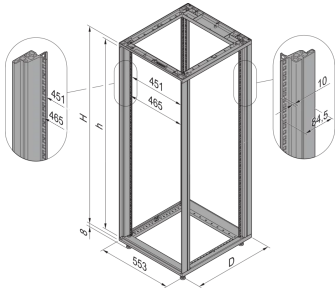

28230-176 NOVASTAR CABINET FRAME, UNIVERSAL HEAVY-DUTY, 38 U 553W 500D

KEY FEATURES

Novastar Frame, Universal Heavy-Duty

Aluminium profile, RAL 7021, including grounding

Static load-carrying capacity 400 kg

Rack Height: 38 U

Height: 1745 mm

Width: 553 mm

Depth: 500 mm

Static Load: 400 kg

ADDITIONAL PRODUCT DETAILS

Aesthetic aluminum extruded frame with 400 kg static load capacity. 19" upright built into the frame.