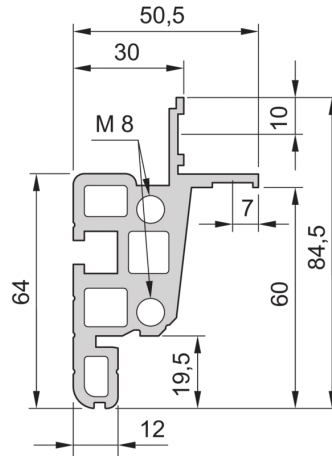

28230-176 NOVASTAR CABINET FRAME, UNIVERSAL HEAVY-DUTY, 38 U 553W 500D

KEY FEATURES

Novastar Frame, Universal Heavy-Duty

Aluminium profile, RAL 7021, including grounding

Static load-carrying capacity 400 kg

Rack Height: 38 U

Height: 1745 mm

Width: 553 mm

Depth: 500 mm

Static Load: 400 kg

ADDITIONAL PRODUCT DETAILS

Aesthetic aluminum extruded frame with 400 kg static load capacity. 19" upright built into the frame.