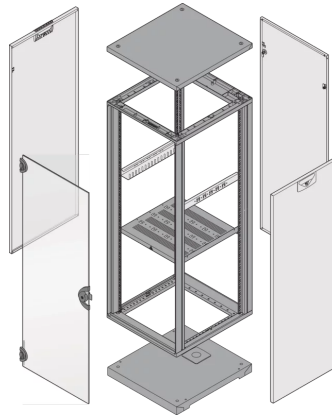

28230-176 NOVASTAR CABINET FRAME, UNIVERSAL HEAVY-DUTY, 38 U 553W 500D

KEY FEATURES

Novastar Frame, Universal Heavy-Duty

Aluminium profile, RAL 7021, including grounding

Static load-carrying capacity 400 kg

PRODUCT ATTRIBUTES

Product Type: Cabinet/Rack Frame

Product Family: Novastar

Type: Universal

Material: Aluminum

Frame Material: Aluminum

Color: Black Grey

Color Code: RAL 7021

Rack Height: 38 U

Height: 1745 mm

Width: 553 mm

Depth: 500 mm

Static Load: 400 kg

ADDITIONAL PRODUCT DETAILS

Aesthetic aluminum extruded frame with 400 kg static load capacity. 19" upright built into the frame.