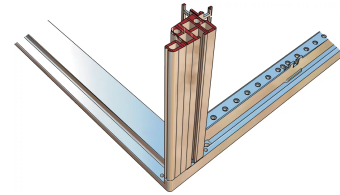

28230-176 NOVASTAR CABINET FRAME, UNIVERSAL HEAVY-DUTY, 38 U 553W 500D

KEY FEATURES

Novastar Frame, Universal Heavy-Duty

Aluminium profile, RAL 7021, including grounding

Static load-carrying capacity 400 kg

Rack Height: 38 U

Height: 1745 mm

Width: 553 mm

Depth: 500 mm

Static Load: 400 kg

ADDITIONAL PRODUCT DETAILS

Aesthetic aluminum extruded frame with 400 kg static load capacity. 19" upright built into the frame.