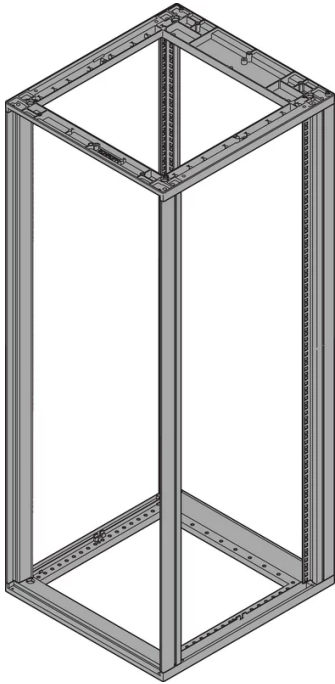

28230-176 NOVASTAR CABINET FRAME, UNIVERSAL HEAVY-DUTY, 38 U 553W 500D

KEY FEATURES

Novastar Frame, Universal Heavy-Duty

Aluminium profile, RAL 7021, including grounding

Static load-carrying capacity 400 kg

Rack Height: 38 U

Height: 1745 mm

Width: 553 mm

Depth: 500 mm

Static Load: 400 kg

ADDITIONAL PRODUCT DETAILS

Aesthetic aluminum extruded frame with 400 kg static load capacity. 19" upright built into the frame.