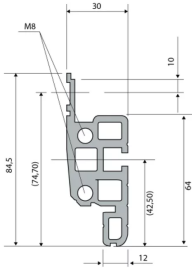

28230-176 NOVASTAR CABINET FRAME, UNIVERSAL HEAVY-DUTY, 38 U 553W 500D

KEY FEATURES

Novastar Frame, Universal Heavy-Duty

Aluminium profile, RAL 7021, including grounding

Static load-carrying capacity 400 kg

Rack Height: 38 U

Height: 1745 mm

Width: 553 mm

Depth: 500 mm

Static Load: 400 kg

ADDITIONAL PRODUCT DETAILS

Aesthetic aluminum extruded frame with 400 kg static load capacity. 19" upright built into the frame.