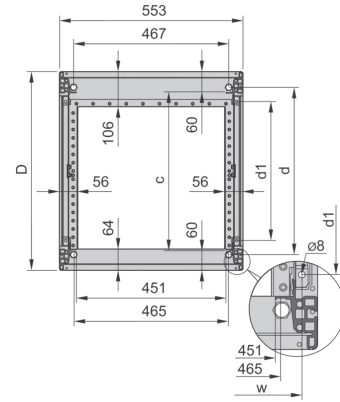

28230-176 NOVASTAR CABINET FRAME, UNIVERSAL HEAVY-DUTY, 38 U 553W 500D

KEY FEATURES

Novastar Frame, Universal Heavy-Duty

Aluminium profile, RAL 7021, including grounding

Static load-carrying capacity 400 kg

Rack Height: 38 U

Height: 1745 mm

Width: 553 mm

Depth: 500 mm

Static Load: 400 kg

ADDITIONAL PRODUCT DETAILS

Aesthetic aluminum extruded frame with 400 kg static load capacity. 19" upright built into the frame.