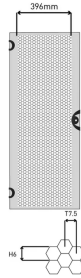

26230-083 NOVASTAR PERFORATED STEEL DOOR, 12 U, RAL 7035

KEY FEATURES

Can be mounted at front and rear

Perforated (60 % ventilation opening)

Opening angle 180°

Lock with key (2233X)

PRODUCT ATTRIBUTES

Product Type: Cabinet Door

Product Family: Novastar

Type: Steel Door, Perforated

Color: Light Grey

Color Code: RAL 7035

Rack Height: 12 U

Height: 555.1 mm

Width: 553 mm

ADDITIONAL PRODUCT DETAILS