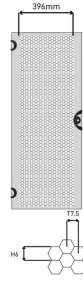

## 26230-081 NOVASTAR PERFORATED STEEL DOOR, 6 U, RAL 7035

**KEY FEATURES**

Can be mounted at front and rear

Perforated (60 % ventilation opening)

Opening angle 180°

Lock with key (2233X)

**PRODUCT ATTRIBUTES**

Product Type: Cabinet Door

Product Family: Novastar

Type: Steel Door, Perforated

Color: Light Grey

Color Code: RAL 7035

Rack Height: 6 U

Height: 288.4 mm

Width: 553 mm