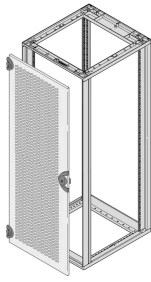

## 26230-081 NOVASTAR PERFORATED STEEL DOOR, 6 U, RAL 7035

**KEY FEATURES**

Can be mounted at front and rear

Perforated (60 % ventilation opening)

Opening angle 180°

Lock with key (2233X)

**PRODUCT ATTRIBUTES**

Product Type: Cabinet Door

Product Family: Novastar

Type: Steel Door, Perforated

Color: Light Grey

Color Code: RAL 7035

Rack Height: 6 U

Height: 288.4 mm

Width: 553 mm