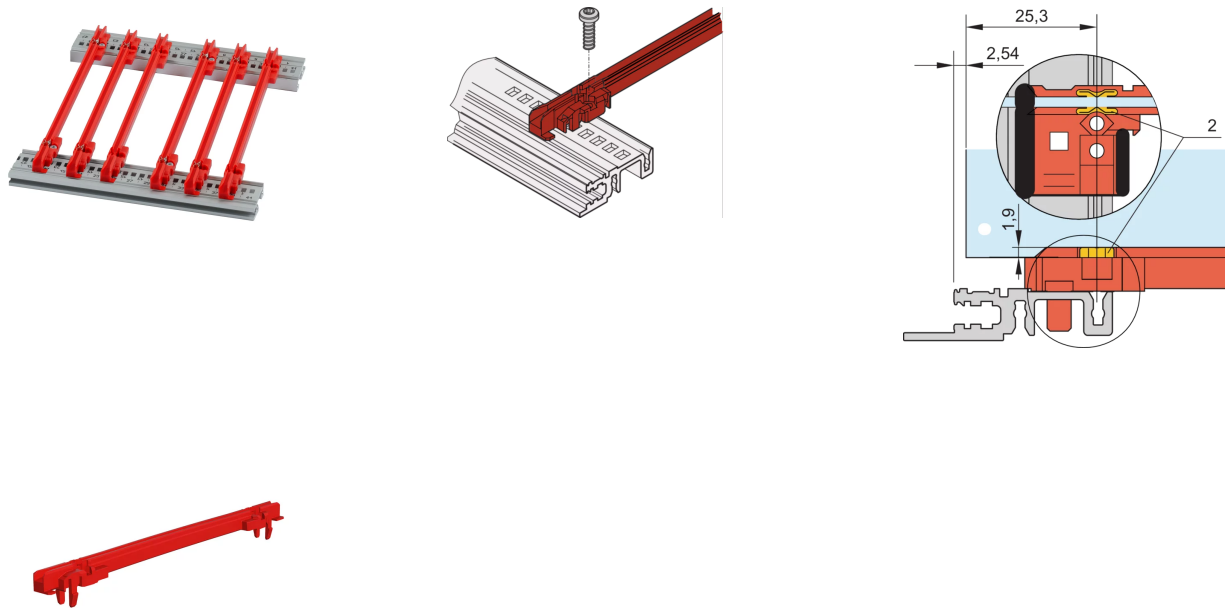

64568-002 GUIDE RAIL STANDARD TYPE, PC, 220 MM, 2 MM GROOVE WIDTH, RED

**KEY FEATURES**

NEW generation Standard type plastic guide rails for reliable retention of PCBs or plug-in units

Significantly increased stability, due to a optimized design and high quality material (PC)

Improved fire safety properties, fulfills EN 45545-2 requirement sets R22, R23 and R24 with HL3

"Halogen-Free", according to IEC 61249-2-21

Can be clipped into horizontal rails (Al extrusion) or into 1.5 mm thick plates

Can be bolted to the horizontal rails Type H and R for higher shock and vibration requirements

Optional ESD clip for an conductive contact between PCB and horizontal rail available

Storage temperature: from -40 °C ... 130 °C

**PRODUCT ATTRIBUTES**

Product Type: Guide Rail

Type: Standard

Works With: Subracks; Cases; 19" Chassis; Systems

Board Depth: 220 mm

Groove Width: 2

Material: Polycarbonate

Color: Red