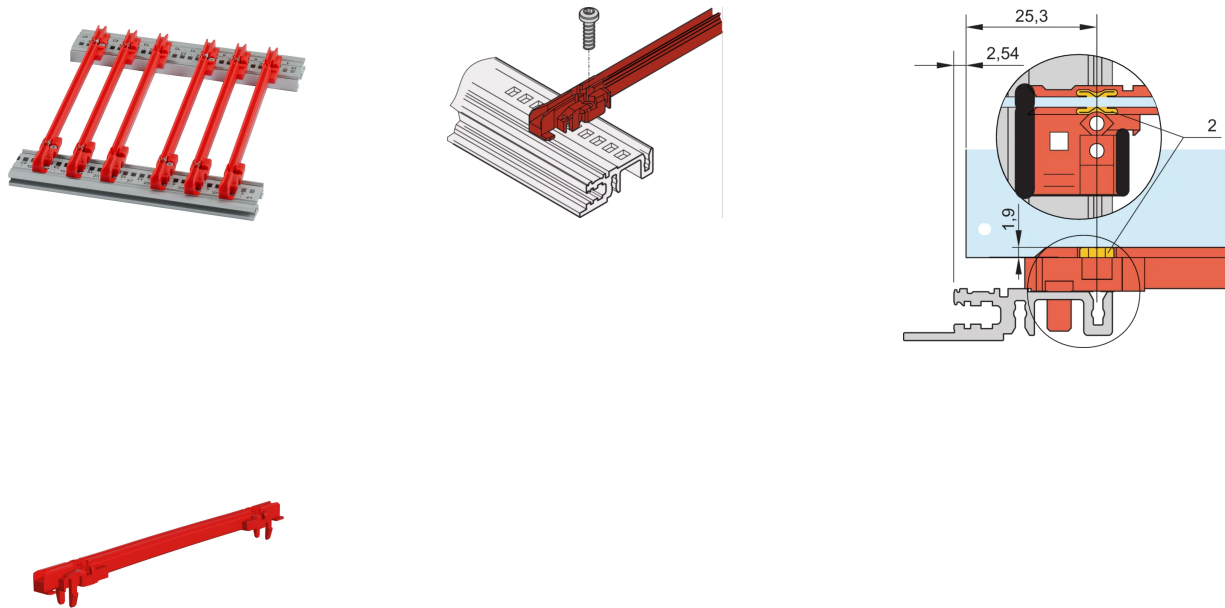

24568-362 GUIDE RAIL STANDARD TYPE, PC, 220 MM, 2 MM GROOVE WIDTH, RED, 10 PIECES

**KEY FEATURES**

NEW generation Standard type plastic guide rails for reliable retention of PCBs or plug-in units

Significantly increased stability, due to a optimized design and high quality material (PC)

Improved fire safety properties, fulfills EN 45545-2 requirement sets R22, R23 and R24 with HL3

"Halogen-Free", according to IEC 61249-2-21

Can be clipped into horizontal rails (Al extrusion) or into 1.5 mm thick plates

Can be bolted to the horizontal rails Type H and R for higher shock and vibration requirements

Optional ESD clip for an conductive contact between PCB and horizontal rail available

Storage temperature: from -40 °C ... 130 °C

**PRODUCT ATTRIBUTES**

Product Type: Guide Rail

Type: Standard

Works With: Subracks; Cases; 19" Chassis; Systems

Board Depth: 220 mm

Groove Width: 2

Material: Polycarbonate

Color: Red