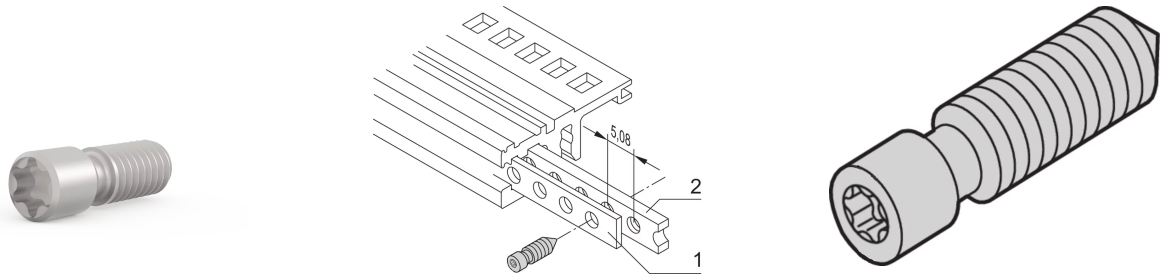

## 21102-980 GRUB SCREW, STAINLESS STEEL, M2.5 X 9, TORX 8

### KEY FEATURES

Grub screw

### PRODUCT ATTRIBUTES

Product Type: Screw

Type: Grub Screw

Works With: Subracks; Cases; Chassis

Package Quantity: 100

Thread Size: M2.5

Length: 9 mm

Material: Stainless Steel

### ADDITIONAL PRODUCT DETAILS

For fixing the threaded insert in the horizontal rail.