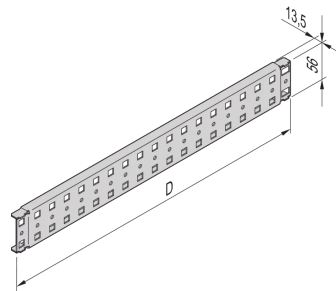

SCHROFF

27230-171 NOVASTAR DEPTH MEMBER FOR 1000D CABINET

KEY FEATURES

For assembly on cabinet uprights

Adjustable in 1-U increments

PRODUCT ATTRIBUTES

Product Type: Bracket

Product Family: Novastar

Type: Depth Member

Material: Steel

Finish: Aluminum-Zinc Plated

Depth: 1000 mm

Package Quantity: 1

Package Unit: Pair

ADDITIONAL PRODUCT DETAILS

Depth member which is adjustable in 1 U increments.