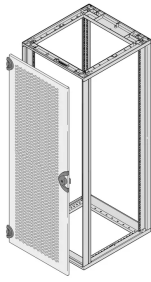

## 25230-083 NOVASTAR PERFORATED STEEL DOOR, 12 U, RAL 7021

### KEY FEATURES

Can be mounted at front and rear

Perforated (60 % ventilation opening)

Opening angle 180°

Lock with key (2233X)

### PRODUCT ATTRIBUTES

Product Type: Cabinet Door

Product Family: Novastar

Type: Steel Door, Perforated

Color: Black Grey

Color Code: RAL 7021

Rack Height: 12 U

Height: 555.1 mm

Width: 553 mm