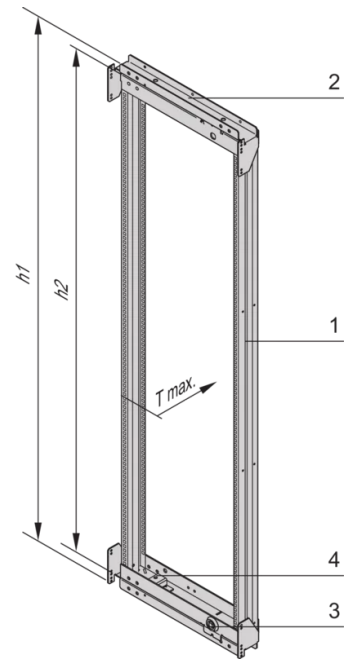

Max Equipment Depth in mm