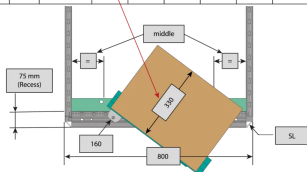

KEY FEATURES

For full height or partial-height mounting

Pivot point can be selected right or left