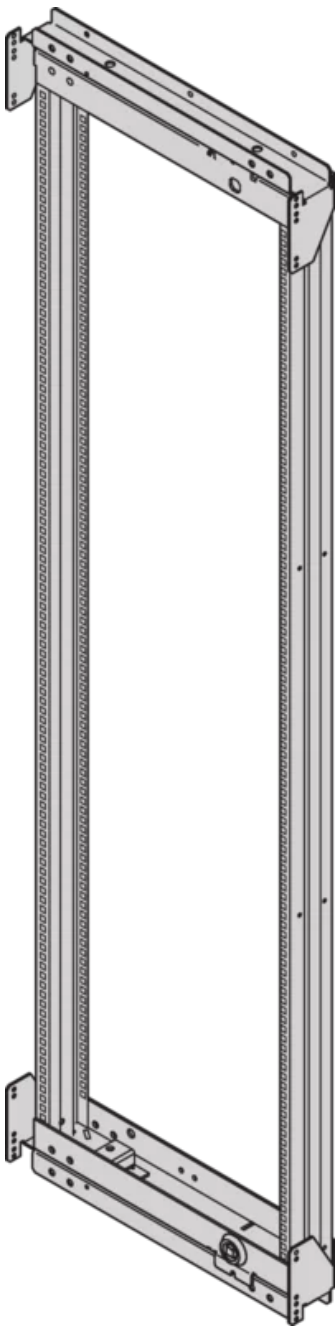

Max Equipment Depth in mm