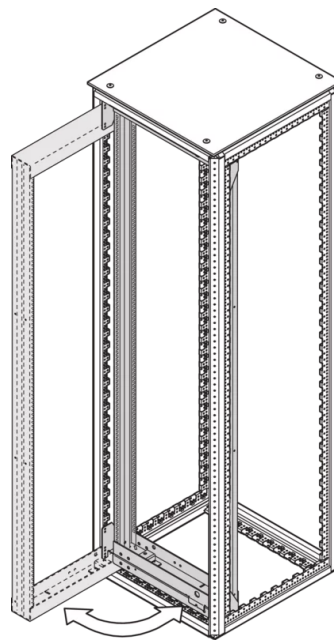

Max Equipment Depth in mm