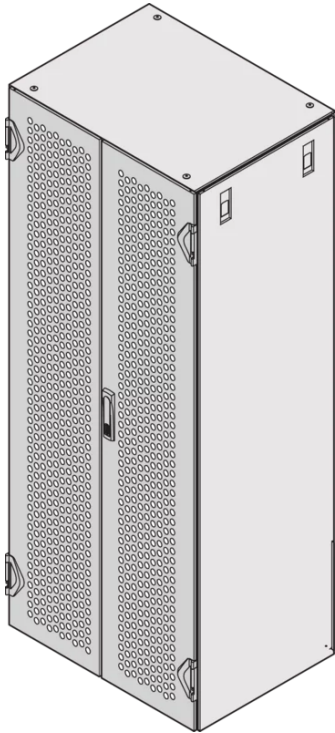

22130-693 VARISTAR PERFORATED STEEL DOOR, IP 20, 3 POINT LOCKING,  
2200H 600W, RAL 7035

### KEY FEATURES

---

Opening angle 180°

St, 1.5 mm

Double perforated steel door with 3 point locking for IP 20 protection class

Lever handle with push button, incl. grounding

Can be retrofitted with DIN profile half cylinder

Standard fitting, lock on right-hand door

### PRODUCT ATTRIBUTES

---

Product Type: Cabinet Door

Product Family: Varistar

Type: Steel Double Door, Perforated

Locking Type: 3-Point Locking

Color: Light Grey

Color Code: RAL 7035