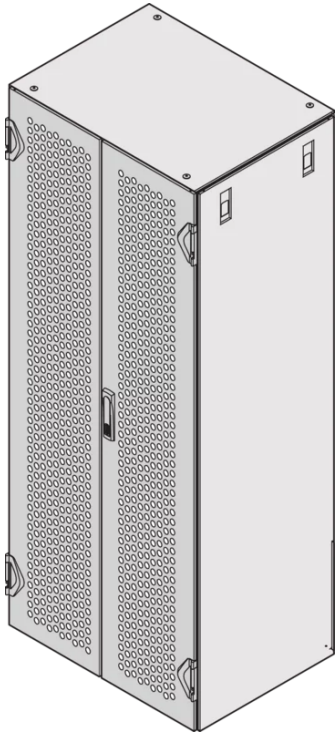

21130-691 VARISTAR PERFORATED STEEL DOOR, IP 20, 3 POINT LOCKING, 2000H 600W, RAL 7021

## KEY FEATURES

---

Opening angle 180°

St, 1.5 mm

Double perforated steel door with 3 point locking for IP 20 protection class

Lever handle with push button, incl. grounding

Can be retrofitted with DIN profile half cylinder

Standard fitting, lock on right-hand door

## PRODUCT ATTRIBUTES

---

Product Type: Cabinet Door

Product Family: Varistar

Type: Steel Double Door, Perforated

Locking Type: 3-Point Locking

Color: Black Grey

Color Code: RAL 7021