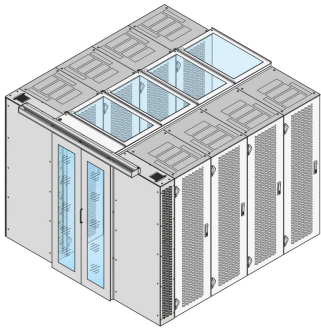

21130-649 AISLE CONTAINMENT TOP COVER, 1200W 200D

KEY FEATURES

Top covers to provide top cover for 2 cabinet rows

Suitable for an aisle width of 1200 mm

A top cover profile can raise the aisle height by 84 mm; please order separately

Top cover can be removed from inside (allows access to lighting and facilitates maintenance works)

PRODUCT ATTRIBUTES

Product Type: Cover

Type: Aisle Top Cover

Works With: Aisle Containment

Width: 200 mm

Depth: 1200 mm

Material: Steel

Color: Black Grey

Color Code: RAL 7021

ADDITIONAL PRODUCT DETAILS

Top cover in different depths to setup a aisle containment closing.

North America

All locations

+1.763.422.2661