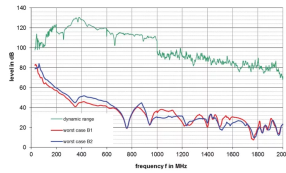

### KEY FEATURES

Textile EMC gasket is affixed laterally on the front panel or in the groove of the right-hand profile as appropriate.

Profile seal is bonded onto the contact surface of the 19" bracket or of the rear angle and sets up the conductive connection to the U-shaped front panels