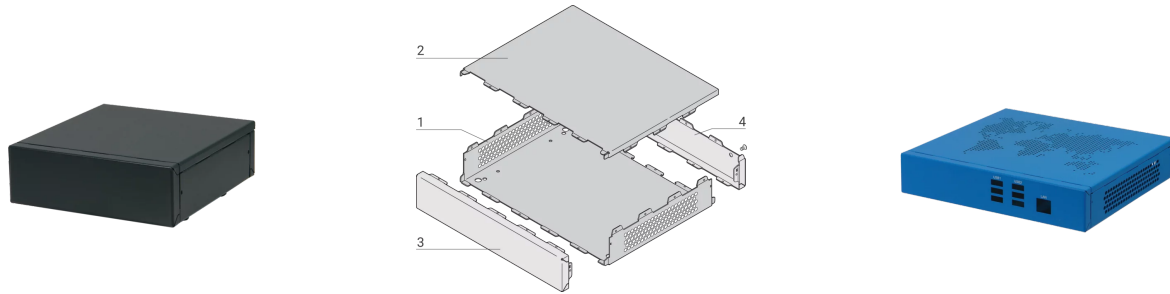

14825-395 INTERSCALE DESKTOP CASE, PERFORATED, 133 MM, 399 MM, 221 MM

KEY FEATURES

Modular desktop case consisting of 4 assembled parts

Developed according to IEC 60297-3-109 (under progress at IEC)

Integrated EMC protection

Ingress protection up to IP 20

Color RAL 7016

Modified or customized cases upon request

PRODUCT ATTRIBUTES

Product Family: Interscale

Type: Desktop

Height: 132.6 mm

Width: 399 mm

Depth: 221 mm

Material: Steel

Color: Anthracite Grey

Color Code: RAL 7016

Protection Rating: IP20

Cooling: Perforated

Package Quantity: 1

ADDITIONAL PRODUCT DETAILS

Flexible desktop case with integrated EMC protection and perforated sides. Based on the nVent SCHROFF Interscale platform and developed in accordance with IEC 60297-3-109.

CERTIFICATIONS

North America

All locations
+1.763.422.2661
Chat with us:
schroff.nvent.com