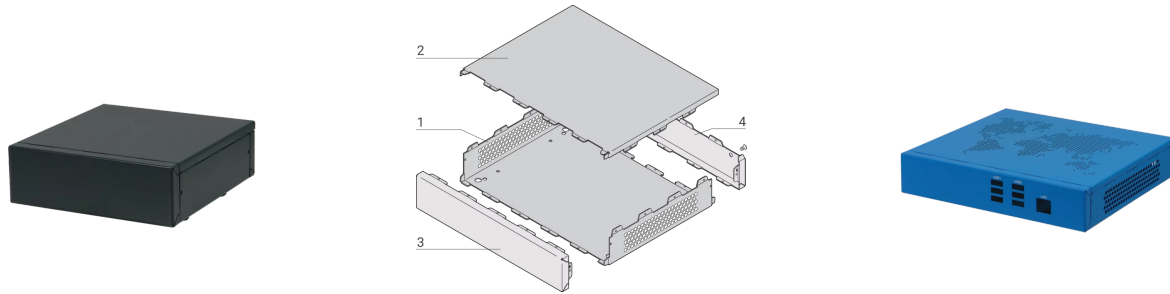

14825-297 INTERSCALE DESKTOP CASE, PERFORATED, 88 MM, 399 MM, 310 MM

**KEY FEATURES**

Modular desktop case consisting of 4 assembled parts

Developed according to IEC 60297-3-109 (under progress at IEC)

Integrated EMC protection

Ingress protection up to IP 20

Color RAL 7016

Modified or customized cases upon request

**PRODUCT ATTRIBUTES**

Product Family: Interscale

Type: Desktop

Height: 88.1 mm

Width: 399 mm

Depth: 310 mm

Material: Steel

Color: Anthracite Grey

Color Code: RAL 7016

Protection Rating: IP20

Cooling: Perforated

Package Quantity: 1

## ADDITIONAL PRODUCT DETAILS

---

Flexible desktop case with integrated EMC protection and perforated sides. Based on the nVent SCHROFF Interscale platform and developed in accordance with IEC 60297-3-109.