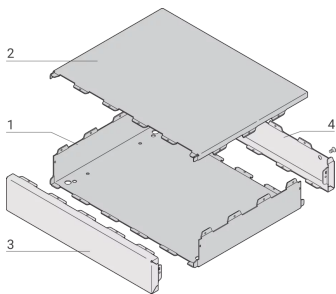

14820-375 INTERSCALE DESKTOP CASE, NON-PERFORATED, 133 MM, 310 MM, 221 MM

**KEY FEATURES**

Modular desktop case consisting of 4 assembled parts

Developed according to IEC 60297-3-109 (under progress at IEC)

Integrated EMC protection

Ingress protection up to IP 30

Color RAL 7016

Modified or customized cases upon request

**PRODUCT ATTRIBUTES**

Product Family: Interscale

Type: Desktop

Height: 132.6 mm

Width: 310 mm

Depth: 221.45 mm

Material: Steel

Color: Anthracite Grey

Color Code: RAL 7016

Protection Rating: IP30

Cooling: Non-Perforated

Package Quantity: 1