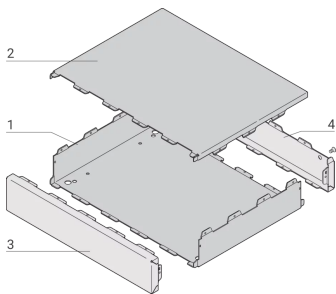

14820-133 INTERSCALE DESKTOP CASE, NON-PERFORATED, 44 MM, 133 MM, 133 MM

**KEY FEATURES**

Modular desktop case consisting of 4 assembled parts

Developed according to IEC 60297-3-109 (under progress at IEC)

Integrated EMC protection

Ingress protection up to IP 30

Color RAL 7016

Modified or customized cases upon request

**PRODUCT ATTRIBUTES**

Product Family: Interscale

Type: Desktop

Height: 43.7 mm

Width: 132.6 mm

Depth: 132.6 mm

Material: Steel

Color: Anthracite Grey

Color Code: RAL 7016

Protection Rating: IP30

Cooling: Non-Perforated

Package Quantity: 1