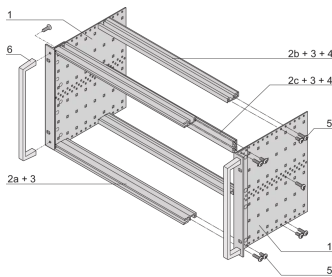

24567-464 EUROPACPRO 19" SUBRACK KIT FOR BACKPLANE, HEAVY, RETROFIT SHIELDING, WITH FRONT HANDLE, 6 U, 355 MM

KEY FEATURES

Subrack with side panel type H ("Heavy"), 19" bracket is firmly fixed to side panel (tox-cold welded)

Supplied as space-saving flat-pack

Rear horizontal rail for backplane mounting with insulation strip

Horizontal rail type "Heavy"

Shock and Vibration resistance up to 5 g

IP 20, in accordance with IEC 60529

Shock and vibration tested to the German "Bahn" standards BN 411002, BN 411003

Internal and external dimensions in accordance with: IEC 60297-3-100, -101, IEEE 1101.1

Installed load up to 15 kg

Version with front handles

PRODUCT ATTRIBUTES

Product Type: Subrack/Chassis

Rack Height: 6 U

Rack Width: 84 HP

Depth: 355 mm

For Mounting: Backplane

Board Depth: 160 mm; 220 mm; 280 mm; 340 mm / 160 mm; 220 mm; 280 mm; 340 mm / 160 mm; 220 mm; 280 mm; 340 mm / 160 mm; 220 mm; 280 mm; 340 mm