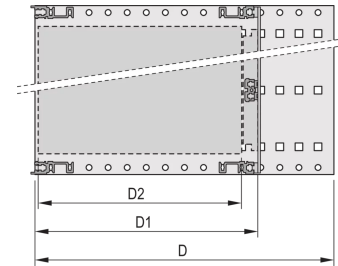

24567-464 EUROPACPRO 19" SUBRACK KIT FOR BACKPLANE, HEAVY, RETROFIT SHIELDING, WITH FRONT HANDLE, 6 U, 355 MM

KEY FEATURES

Subrack with side panel type H ("Heavy"), 19" bracket is firmly fixed to side panel (tox-cold welded)

Supplied as space-saving flat-pack

Rear horizontal rail for backplane mounting with insulation strip

Horizontal rail type "Heavy"

Shock and Vibration resistance up to 5 g

IP 20, in accordance with IEC 60529