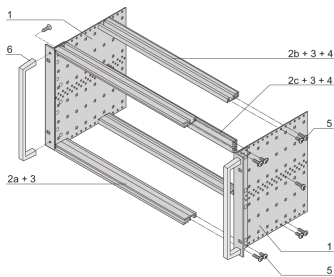

24567-463 EUROPACPRO 19" SUBRACK KIT FOR BACKPLANE, HEAVY, RETROFIT SHIELDING, WITH FRONT HANDLE, 6 U, 295 MM

KEY FEATURES

Subrack with side panel type H ("Heavy"), 19" bracket is firmly fixed to side panel (tox-cold welded)

Supplied as space-saving flat-pack

Rear horizontal rail for backplane mounting with insulation strip

Horizontal rail type "Heavy"

Shock and Vibration resistance up to 5 g

IP 20, in accordance with IEC 60529

Shock and vibration tested to the German "Bahn" standards BN 411002, BN 411003

Internal and external dimensions in accordance with: IEC 60297-3-100, -101, IEEE 1101.1

Installed load up to 15 kg

Version with front handles

PRODUCT ATTRIBUTES

Product Type: Subrack/Chassis

Rack Height: 6 U

Rack Width: 84 HP

Depth: 295 mm

For Mounting: Backplane

Board Depth: 160 mm; 220 mm; 280 mm / 160 mm; 220 mm; 280 mm / 160 mm; 220 mm; 280 mm