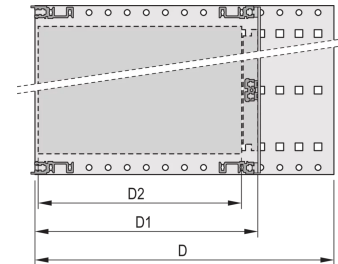

24567-463 EUROPACPRO 19" SUBRACK KIT FOR BACKPLANE, HEAVY, RETROFIT SHIELDING, WITH FRONT HANDLE, 6 U, 295 MM

KEY FEATURES

Subrack with side panel type H ("Heavy"), 19" bracket is firmly fixed to side panel (tox-cold welded)

Shock and vibration tested to the German "Bahn" standards BN 411002, BN 411003

Internal and external dimensions in accordance with: IEC 60297-3-100, -101, IEEE 1101.1

Installed load up to 15 kg

Version with front handles

PRODUCT ATTRIBUTES

Product Type: Subrack/Chassis

Rack Height: 6 U

Rack Width: 84 HP

Depth: 295 mm

For Mounting: Backplane

Board Depth: 160 mm; 220 mm; 280 mm / 160 mm; 220 mm; 280 mm / 160 mm; 220 mm; 280 mm