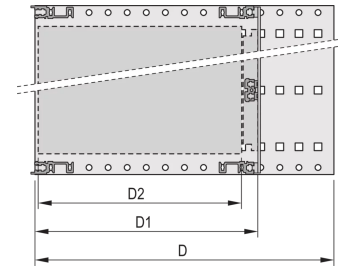

24567-163 EUROPACPRO 19" SUBRACK KIT FOR BACKPLANE, HEAVY, RETROFIT SHIELDING, WITH FRONT HANDLE, 3 U, 295 MM

KEY FEATURES

Subrack with side panel type H ("Heavy"), 19" bracket is firmly fixed to side panel (tox-cold welded)

Shock and vibration tested to the German "Bahn" standards BN 411002, BN 411003

Internal and external dimensions in accordance with: IEC 60297-3-100, -101, IEEE 1101.1

Installed load up to 15 kg

Version with front handles