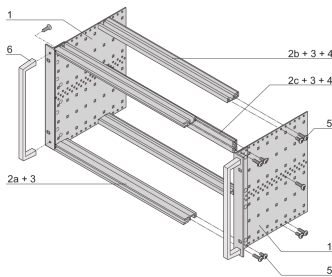

24567-163 EUROPACPRO 19" SUBRACK KIT FOR BACKPLANE, HEAVY, RETROFIT SHIELDING, WITH FRONT HANDLE, 3 U, 295 MM

KEY FEATURES

Subrack with side panel type H ("Heavy"), 19" bracket is firmly fixed to side panel (tox-cold welded)

Supplied as space-saving flat-pack

Rear horizontal rail for backplane mounting with insulation strip

Horizontal rail type "Heavy"

Shock and Vibration resistance up to 5 g

IP 20, in accordance with IEC 60529

Shock and vibration tested to the German "Bahn" standards BN 411002, BN 411003

Internal and external dimensions in accordance with: IEC 60297-3-100, -101, IEEE 1101.1

Installed load up to 15 kg

Version with front handles

PRODUCT ATTRIBUTES

Product Type: Subrack/Chassis

Rack Height: 3 U

Rack Width: 84 HP

Depth: 295 mm

For Mounting: Backplane

Board Depth: 160 mm; 220 mm; 280 mm / 160 mm; 220 mm; 280 mm / 160 mm; 220 mm; 280 mm