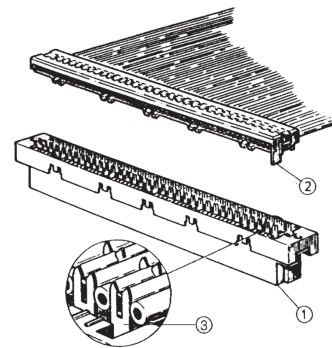

## 69005-596 CONNECTOR TYPE C, EN 60603, DIN 41612, FOR RIBBON CABLE

### KEY FEATURES

Requirement class 2 as per EN 60603 (DIN 41642)

Female connector, type C, complying with IEC-60603-2 / IEC-41612

Cut and clamp technique

For type C64, 64 pins

Separate coding

### PRODUCT ATTRIBUTES

Product Type: Connector

Type: Ribbon Cable

Works With: Front Panels

Number of Contacts: 64

Contact Material: Gold Plated

Connector Pitch: 2.54 mm

Max Current @ 20°C: 1 A