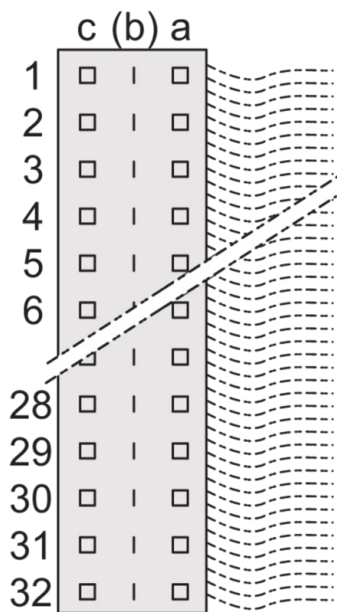

## 69005-596 CONNECTOR TYPE C, EN 60603, DIN 41612, FOR RIBBON CABLE

### KEY FEATURES

Requirement class 2 as per EN 60603 (DIN 41642)

Female connector, type C, complying with IEC-60603-2 / IEC-41612

Cut and clamp technique

For type C64, 64 pins

Separate coding

### PRODUCT ATTRIBUTES

Product Type: Connector

Type: Ribbon Cable

Works With: Front Panels

Number of Contacts: 64

Contact Material: Gold Plated

Connector Pitch: 2.54 mm

Max Current @ 20°C: 1 A

Max Insertion and Withdrawal Force: 60 N

Test Voltage (Ueff), Contact-Contact: 1 kV

Row Assignment: A; C