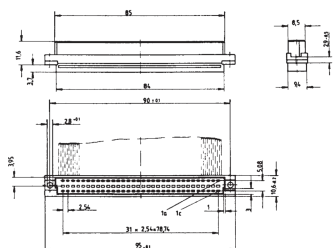

### KEY FEATURES

Requirement class 2 as per EN 60603 (DIN 41642)

Female connector, type C, complying with IEC-60603-2 / IEC-41612

Cut and clamp technique

For type C64, 64 pins

Separate coding

### PRODUCT ATTRIBUTES

Product Type: Connector

Type: Ribbon Cable

Works With: Front Panels

Number of Contacts: 64

Contact Material: Gold Plated

Connector Pitch: 2.54 mm

Max Current @ 20°C: 1 A