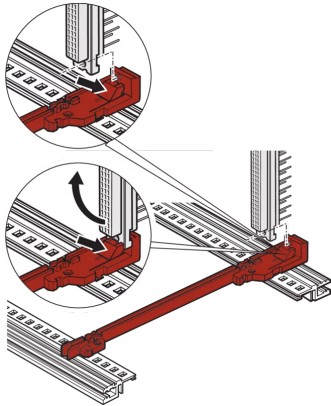

64560-075 GUIDE RAIL STANDARD TYPE, WITH DIN CONNECTOR FIXING, PLASTIC, 220 MM, 2 MM GROOVE WIDTH, RED, 1 PAIR

KEY FEATURES

Easy and economic mounting of connectors through snap connections as alternative to z-rails or horizontal rails with integrated z-rail

For single Euroboard format 100 × 160 mm or 100 × 220 mm; not suitable for double Euroboard format

Plastic guide rail, one piece, red, for 2 mm groove width

Can be clipped into horizontal rails in Al extrusion

Can be clipped into 1.5-mm-thick plate

Storage temperature: from -40-°C-...-130-°C

PRODUCT ATTRIBUTES

Product Type: Guide Rail

Type: Standard with DIN Connector

Works With: Subracks; Cases; Chassis

Board Depth: 220 mm

Groove Width: 2

Material: Plastic

Color: Red

Package Quantity: 1

Package Unit: Pair

ADDITIONAL PRODUCT DETAILS

The the standard type guide rail with connector fixing allows the user to clip the DIN connectors directly onto the guide rails. Only applicable with Euroboards with the dimensions 100 x 160 mm and 100 x 220 mm. Suitable for RatiopacPRO/-AIR, PropacPRO, CompacPRO and EuropacPRO.