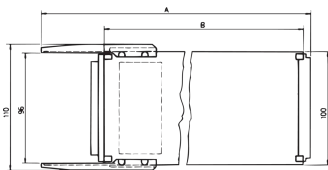

60800-834 TEST-ADAPTERFÜHRUNGSSCHIENE, KURZ, MIT SPERRHEBEL

PRODUKTBESCHREIBUNG

To hold and lock modules that have to be tested (for replacement purposes only, board guides are included in delivery of all test adaptors)