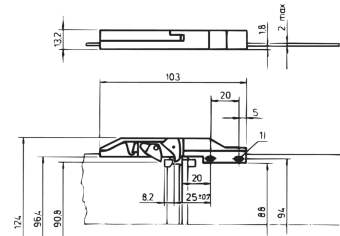

60800-834 TEST-ADAPTERFÜHRUNGSSCHIENE, KURZ, MIT SPERRHEBEL

PRODUKTBESCHREIBUNG

To hold and lock modules that have to be tested (for replacement purposes only, board guides are included in delivery of all test adaptors)