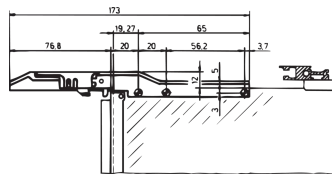

60800-834 TEST-ADAPTERFÜHRUNGSSCHIENE, KURZ, MIT SPERRHEBEL

PRODUKTBESCHREIBUNG

To hold and lock modules that have to be tested (for replacement purposes only, board guides are included in delivery of all test adaptors)