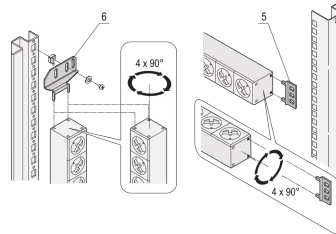

60110-344 SOCKET STRIP, SCHUKO, WITH WIELAND® INPUT, 19", BLACK

KEY FEATURES

Installation height 1 U

Output via SCHUKO sockets

Input via Wieland® GST 18 plug

Socket strips can be rotated through all four directions (in 90° increments) during installation

Horizontal or vertical mounting

In accordance with DIN 57620

PRODUCT ATTRIBUTES

Socket Type: SCHUKO

Number of Sockets: 8

Color: Black

With Switch: No

Length: 438.5 mm