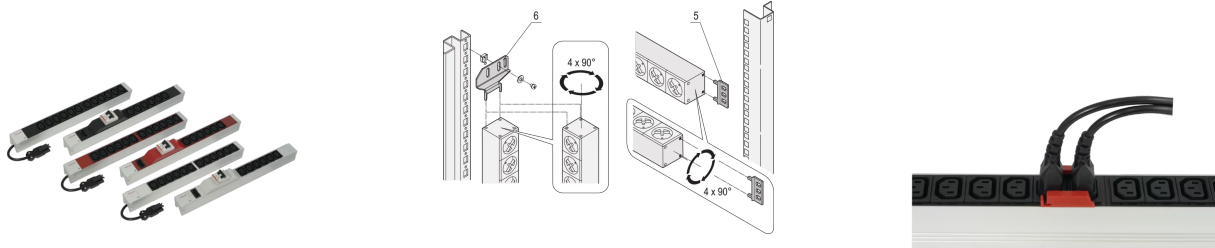

60110-340 SOCKET STRIP, IEC C13, WITH WIELAND® INPUT, C13, 12 SOCKETS, 19", WHITE

KEY FEATURES

Input via Wieland® GST 18 plug

Installation height 1 U

In accordance with IEC 60320

Horizontal or vertical mounting

Output via IEC 60320 C-13 sockets

Socket strips can be rotated through all four directions (in 90° increments) during fitting

PRODUCT ATTRIBUTES

Socket Type: IEC C13

Number of Sockets: 12

Color: Grey

With Switch: No

Length: 438.5 mm

Voltage AC: 230 V

Depth: 44 mm

ADDITIONAL PRODUCT DETAILS

Modular, compact PDU with many function elements. Using a 1 U by 1 U aluminum chassis the PDU can easily be integrated in a rack. The Wieland connector allows easy combination with different power input cords.