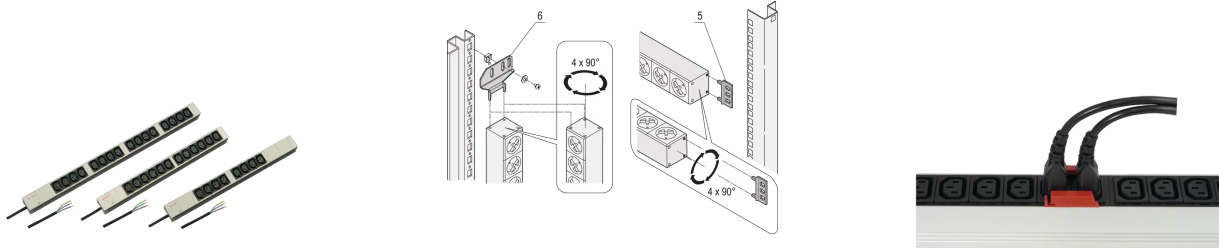

60110-292 SOCKET STRIP, IEC C13 WITH OPEN END CONNECTION CABLE, 16X IEC C13

KEY FEATURES

230 V, 10 A

Horizontal and vertical mounting

Socket strips can be rotated through all four directions (in 90° increments) during installation

Socket strips with IEC 60320-C13 sockets

Connecting cable 2 m, open end with ferrules

In accordance with IEC 60320

Mounting height 1 U

PRODUCT ATTRIBUTES

Socket Type: IEC C13

Number of Sockets: 16

Color: Grey

With Switch: No

Length: 608.5 mm

Voltage AC: 230 V

Depth: 44 mm

ADDITIONAL PRODUCT DETAILS

Modular, compact PDU with many function elements. Using a 1 U by 1 U aluminum chassis the PDU can easily be integrated in a rack with IEC C13 outlets.