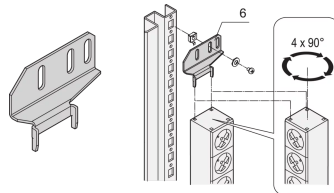

60110-244 SOCKET STRIP, BS, 10 SOCKETS

KEY FEATURES

Horizontal or vertical mounting

Socket strips can be rotated through all four directions (in 90° increments) during installation

In accordance with BS 1363

Installation height 1 U

230 V, 13 A

Supply cable 2 m with BS plug (fuse integrated)

Socket strips with British Standard sockets

PRODUCT ATTRIBUTES

Socket Type: BS

Number of Sockets: 10

Color: Grey

With Switch: No

Length: 947.5 mm

Voltage AC: 230 V

Depth: 44 mm

ADDITIONAL PRODUCT DETAILS

Modular, compact PDU with many function elements. Using a 1 U by 1 U aluminum chassis the PDU can easily be integrated in a rack with BS outlets.