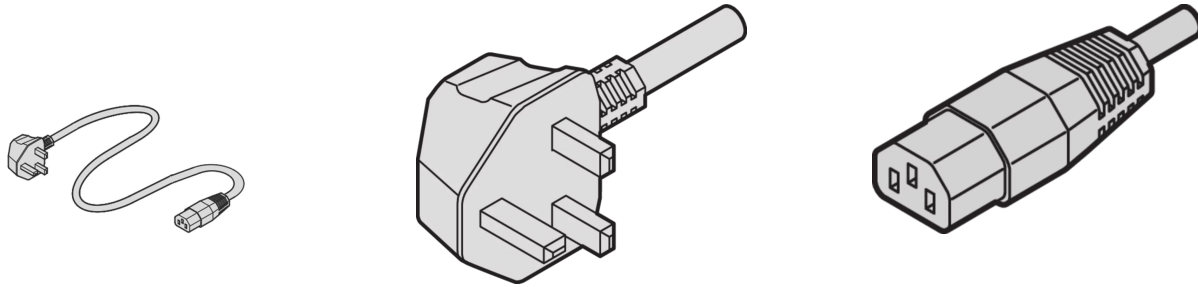

60103-137 MAINS CABLE, BS TO IEC C13, 2.5 M, BLACK

KEY FEATURES

Applications: Fans, cabinet lights, Industrial PC connections, Uninterruptible power supplies and Systems

PRODUCT ATTRIBUTES

Product Type: Cable

Length: 2500 mm

Color: Black

ADDITIONAL PRODUCT DETAILS

nVent SCHROFF Mains cable provides practical, universal fastening with variable attachment facilities. They are general in nature and fit in to different applications like Fans, cabinet lights, etc., Industrial PC connections, Uninterruptible power supplies, Systems.