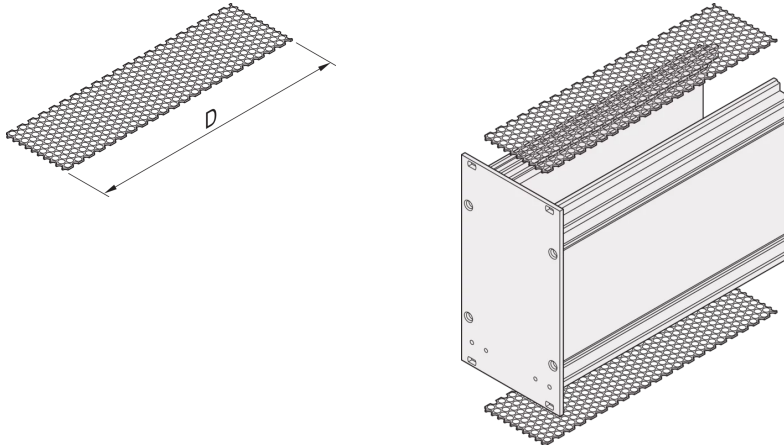

## 34813-978 FRAME TYPE PLUG-IN UNIT COVER PLATE, WITH PERFORATION, 28 HP, 227 MM

### KEY FEATURES

Air flow rate-in perforated area approx. 65-%

Cover plate is inserted top and bottom between the side Panels

PCB only possible in slot 1

### PRODUCT ATTRIBUTES

Product Type: Cover

Type: Cover Plate, Perforated

Works With: Cassettes

Rack Width: 28 HP

Depth: 227 mm

Length: 220 mm

Package Quantity: 10

### ADDITIONAL PRODUCT DETAILS

Cover plate for frame-type plug-in units, with perforation guarantee an air flow rate by approx. 65%. The plate is inserted into a groove of the side Panel.

Please take into consideration that deliveries may be carried out in the stated SPQs (SPQ, e.g. 5 pieces, 10 pieces, 50 pieces, etc.). Differing order quantities (e.g. 2 pieces) may be changed to the next possible delivery quantity = Standard Pack Quantity.