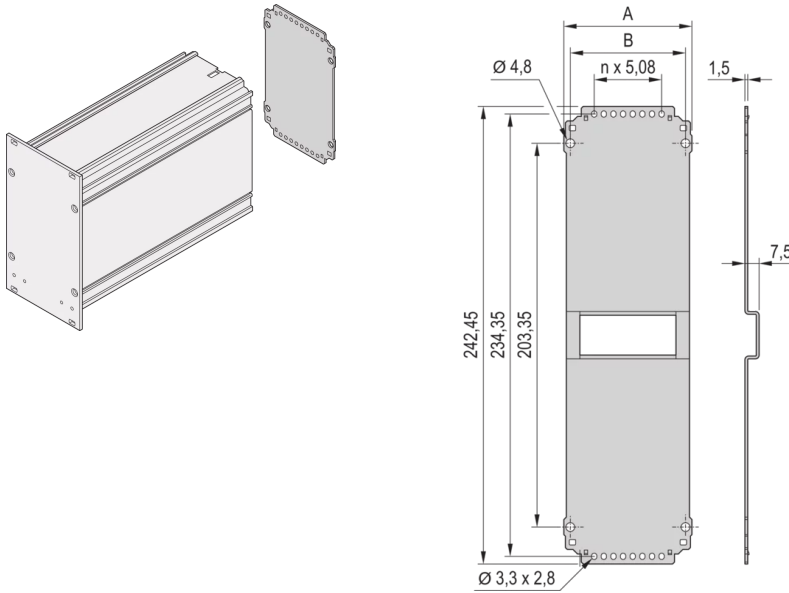

### KEY FEATURES

Rear Panel for bolting to extruded side Panel or side Panel rear angle

### PRODUCT ATTRIBUTES

Product Type: Side Panel

Type: Rear Panel

Rack Height: 6 U

Rack Width: 21 HP

Material: Steel

Package Quantity: 5

Depth: 7.5 mm

Finish: Zinc Plated

Height: 242.45 mm

Width: 103.08 mm

## ADDITIONAL PRODUCT DETAILS

---

Rear Panel for frame type plug-in unit, without cut-out. This enable a user modify the Panel for individual connectors.

Screws for fixing the rear Panel to the module are included in the item 'Mounting kit for five plug-in units', part no. 24812-100. The screw alone (100 pieces) is part no. 24812-501. The rear Panel retainer for wide modules for cover plates (solid or for guide rails) are available as a kit (10 retainers + 10 screws), part no. 24812-401. Alternatively the rear Panel retainer (part no. 24812-402) and the screw (part no. 24560-148) 100-pieces can be ordered individually.