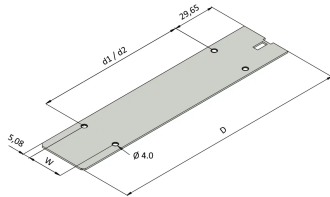

34813-428 FRAME TYPE PLUG-IN UNIT COVER PLATE, WITHOUT PERFORATION, 28 HP, 227 MM

HP	W
8	5,08
10	15,24
12	25,40
14	35,56
21	71,12
28	106,68
42	177,80

**KEY FEATURES**

Cover plate is inserted top and bottom between the side Panels

PCB only possible in slot 1

**PRODUCT ATTRIBUTES**

Product Type: Cover

Type: Cover Plate

Works With: Cassettes

Rack Width: 28 HP

Depth: 227 mm

Length: 220 mm