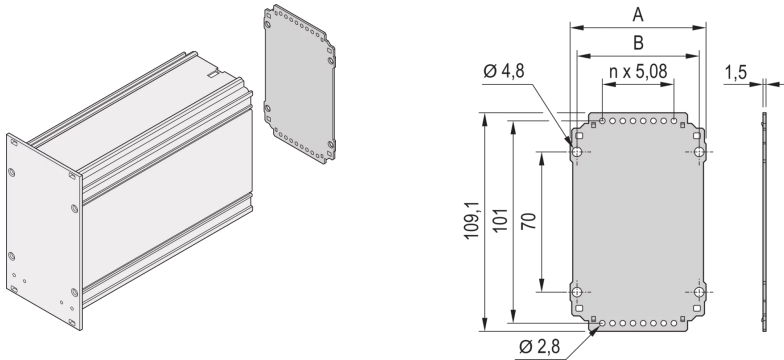

### KEY FEATURES

Rear Panel for bolting to extruded side Panel or side Panel rear angle

### PRODUCT ATTRIBUTES

Product Type: Side Panel

Type: Rear Panel

Rack Height: 3 U

Rack Width: 12 HP

Material: Steel

Package Quantity: 5

Depth: 2.2 mm

Finish: Zinc Plated

Height: 109.1 mm

Width: 57.36 mm