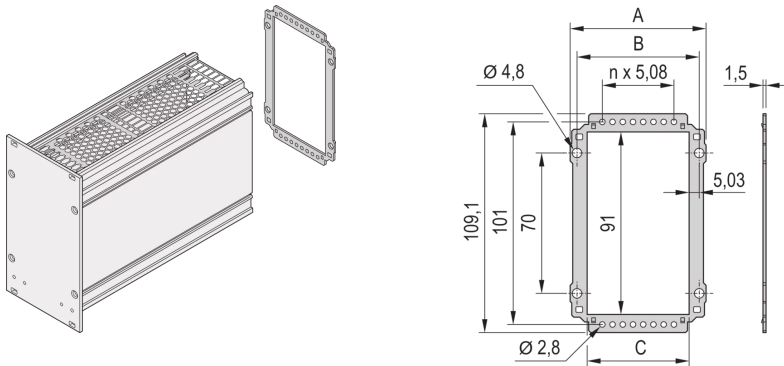

## 34812-328 FRAME TYPE PLUG-IN UNIT REAR PANEL, CUT-OUT FOR MULTIPLE CONNECTORS, 3 U, 28 HP

### KEY FEATURES

Rear Panel for bolting to extruded side Panel or side Panel rear angle

For EN-60603 (DIN-41612) connectors, types:-B, C, D, F, H, Q, R, S

### PRODUCT ATTRIBUTES

Product Type: Side Panel

Type: Rear Panel

Rack Height: 3 U

Rack Width: 28 HP

Package Quantity: 5

### ADDITIONAL PRODUCT DETAILS

Rear Panel for frame type plug-in units, with cut-outs for multiple connectors in accordance with EN 60603-2.

Screws for fixing the rear Panel to the module are included in the item 'Mounting kit for five plug-in units', part no. 24812-100. The screw alone (100 pieces) is part no. 24812-501. The rear Panel retainer for wide modules for cover plates (solid or for guide rails) are available as a kit (10 retainers + 10 screws), part no. 24812-401. Alternatively the rear Panel retainer (part no. 24812-402) and the screw (part no. 24560-148) 100-pieces can be ordered individually.