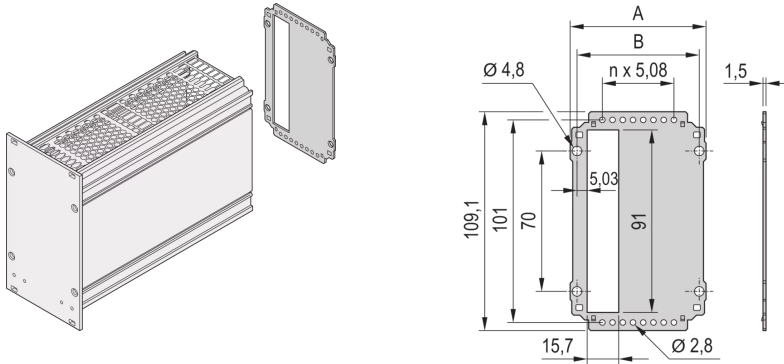

## 34812-208 FRAME TYPE PLUG-IN UNIT REAR PANEL, CUT-OUT FOR ONE CONNECTOR, 3 U, 8 HP

### KEY FEATURES

Rear Panel for bolting to extruded side Panel or side Panel rear angle

For EN-60603 (DIN-41612) connectors, types:-B, C, D, F, H, Q, R, S

### PRODUCT ATTRIBUTES

Product Type: Side Panel

Type: Rear Panel

Rack Height: 3 U

Rack Width: 8 HP

Package Quantity: 5

### ADDITIONAL PRODUCT DETAILS

Rear Panel for frame type plug-in units, with cut-out for one connector in accordance with EN 60603-2.

Screws for fixing the rear Panel to the module are included in the item 'Mounting kit for five plug-in units', part no. 24812-100. The screw alone (100 pieces) is part no. 24812-501. The rear Panel retainer for wide modules for cover plates (solid or for guide rails) are available as a kit (10 retainers + 10 screws), part no. 24812-401. Alternatively the rear Panel retainer (part no. 24812-402) and the screw (part no. 24560-148) 100-pieces can be ordered individually.