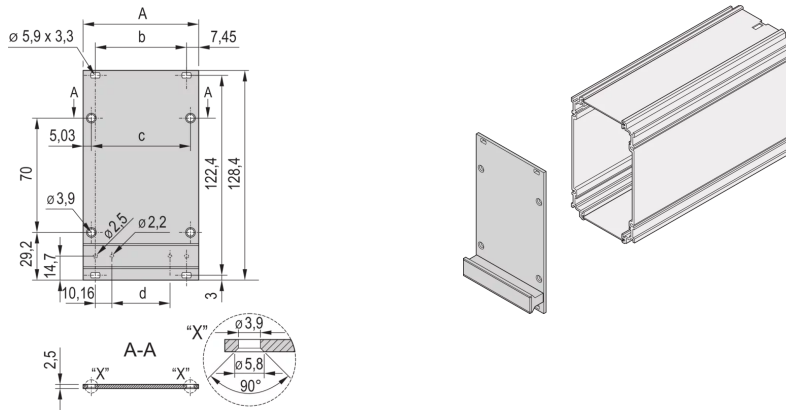

34812-128 FRAME TYPE PLUG-IN UNIT FRONT PANEL, UNSHIELDED, 3 U, 28 HP, 2.5 MM, AL, FRONT ANODIZED, REAR CONDUCTIVE

KEY FEATURES

Al, 2.5 mm, front anodized, rear anodized, cut edges blank

Front Panel for frame type plug-in units PRO

PRODUCT ATTRIBUTES

Accessory Type: Front panel

Material: Aluminum

Front Finish: Anodized

Rear Finish: Conductive

Treated Edges: No

Rack Height: 3 U

Rack Width: 28 HP

Height: 128.4 mm

Width: 141.9 mm

Depth: 2.5 mm

Package Quantity: 5

ADDITIONAL PRODUCT DETAILS

Front Panel for frame type plug-in unit, shieldable.

Mounting kit to fix front Panel to plug-in unit, handle to bolt on, clip and screw with plastic sleeve for mounting plug-in unit in subrack or case are included in the item 'Mounting kit for five plug-in units', part number 24812-100. The handle is available in 2 colors (grey or black). Individual parts 100 pieces. Screw for fixing front Panel to plug-in unit, part no. 24812-501. Screw for mounting handle, part no. 24560-179 Clip - mounting aid for handle, part no. 21101-239. Screw for sleeve, threaded insert front inserted into horizontal rail, part no. 21100-748. Screw for sleeve, threaded insert rear inserted into horizontal rail, part no. 21101-101. Sleeve 21100-660, 21100-661, 21100 - 662, 21100-886, 21100-146.