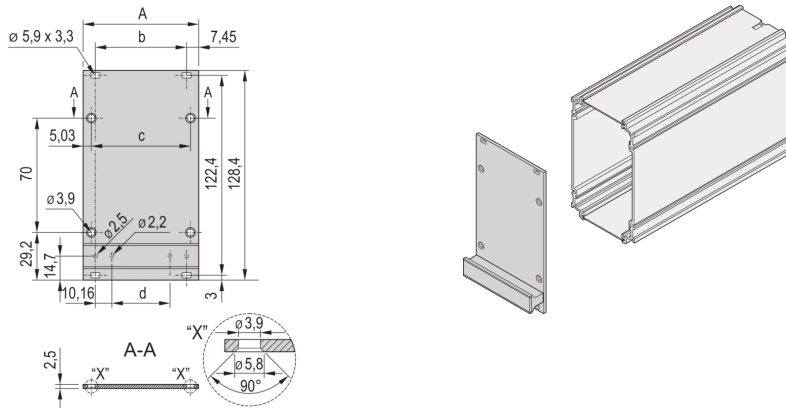

34812-114 FRAME TYPE PLUG-IN UNIT FRONT PANEL, UNSHIELDED, 3 U, 14 HP, 2.5 MM, AL, FRONT ANODIZED, REAR CONDUCTIVE

KEY FEATURES

Al, 2.5 mm, front anodized, rear anodized, cut edges blank

Front Panel for frame type plug-in units PRO

PRODUCT ATTRIBUTES

Accessory Type: Front panel

Material: Aluminum

Front Finish: Anodized

Rear Finish: Conductive

Treated Edges: No

Rack Height: 3 U

Rack Width: 14 HP

Height: 128.4 mm

Width: 70.78 mm

Depth: 2.5 mm

Package Quantity: 5

ADDITIONAL PRODUCT DETAILS

Front Panel for frame type plug-in unit, shieldable.

Mounting kit to fix front Panel to plug-in unit, handle to bolt on, clip and screw with plastic sleeve for mounting plug-in unit in subrack or case are included in the item 'Mounting kit for five plug-in units', part number 24812-100. The handle is available in 2 colors (grey or black). Individual parts 100 pieces. Screw for fixing front Panel to plug-in unit, part no. 24812-501. Screw for mounting handle, part no. 24560-179 Clip - mounting aid for handle, part no. 21101-239. Screw for sleeve, threaded insert front inserted into horizontal rail, part no. 21100-748. Screw for sleeve, threaded insert rear inserted into horizontal rail, part no. 21101-101. Sleeve 21100-660, 21100-661, 21100 - 662, 21100-886, 21100-146.