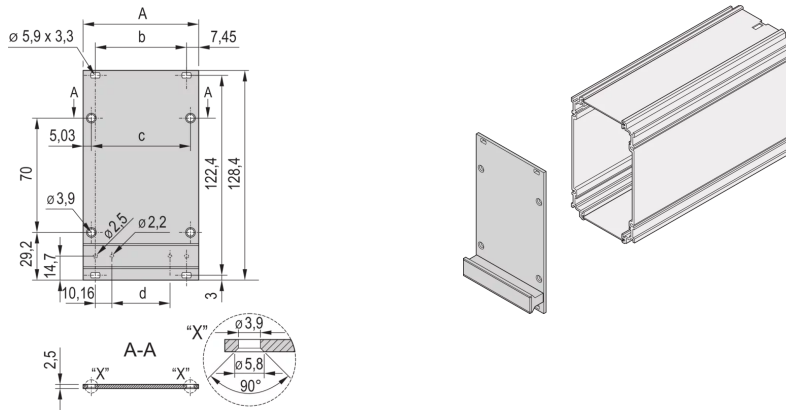

34812-110 FRAME TYPE PLUG-IN UNIT FRONT PANEL, UNSHIELDED, 3 U, 10 HP, 2.5 MM, AL, FRONT ANODIZED, REAR CONDUCTIVE

KEY FEATURES

Al, 2.5 mm, front anodized, rear anodized, cut edges blank

Front Panel for frame type plug-in units PRO

PRODUCT ATTRIBUTES

Accessory Type: Front panel

Material: Aluminum

Front Finish: Anodized

Rear Finish: Conductive

Treated Edges: No

Rack Height: 3 U

Rack Width: 10 HP

Height: 128.4 mm

Width: 50.46 mm

Depth: 2.5 mm

Package Quantity: 5

ADDITIONAL PRODUCT DETAILS

Front Panel for frame type plug-in unit, shieldable.

Mounting kit to fix front Panel to plug-in unit, handle to bolt on, clip and screw with plastic sleeve for mounting plug-in unit in subrack or case are included in the item 'Mounting kit for five plug-in units', part number 24812-100. The handle is available in 2 colors (grey or black). Individual parts 100 pieces. Screw for fixing front Panel to plug-in unit, part no. 24812-501. Screw for mounting handle, part no. 24560-179 Clip - mounting aid for handle, part no. 21101-239. Screw for sleeve, threaded insert front inserted into horizontal rail, part no. 21100-748. Screw for sleeve, threaded insert rear inserted into horizontal rail, part no. 21101-101. Sleeve 21100-660, 21100-661, 21100 - 662, 21100-886, 21100-146.