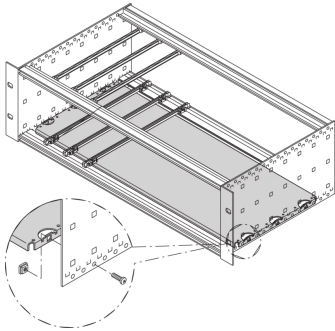

## 34562-751 MOUNTING PLATE FOR 19" CASE AND SUBRACK, 63 HP, 220 MM BOARD LENGTH

Material	HP	W	w	D
34562745	28	146,87	137,16	112,50
34562749	28	146,87	137,16	172,50
34562753	28	146,87	137,16	232,50
34562757	28	146,87	137,16	292,50
34562746	42	217,99	208,28	112,50
34562750	42	217,99	208,28	172,50
34562754	42	217,99	208,28	232,50
34562758	42	217,99	208,28	292,50
34562747	63	324,67	314,96	112,50
34562751	63	324,67	314,96	172,50
34562755	63	324,67	314,96	232,50
34562759	63	324,67	314,96	292,50
34562748	84	431,35	421,64	112,50
34562752	84	431,35	421,64	172,50
34562756	84	431,35	421,64	232,50
34562760	84	431,35	421,64	292,50
34562870	84	431,35	421,64	352,50
34562871	84	431,35	421,64	412,50

### KEY FEATURES

For assembly of heavy components

Mounting plate, full width: The mounting plate is as wide as the subrack/system case and is fixed to the side panels

Mounting plate, partial width: The partial width mounting plate fixed to the side panel by means of an assembly strip

The chassis plate can't be combined with EMC top- / bottom covers

### PRODUCT ATTRIBUTES

Product Type: Mounting Plate

Product Family: EuropacPRO; RatiopacPRO; CompacPRO; PropacPRO

Rack Width: 63 HP

Width: 324.67 mm

Depth: 172.5 mm

Material: Aluminum

Package Quantity: 1