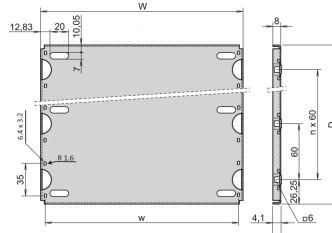

## 34562-751 MOUNTING PLATE FOR 19" CASE AND SUBRACK, 63 HP, 220 MM BOARD LENGTH

Material	HP	W	w	D
34562745	28	146,87	137,16	112,50
34562749	28	146,87	137,16	172,50
34562753	28	146,87	137,16	232,50
34562757	28	146,87	137,16	292,50
34562746	42	217,99	208,28	112,50
34562750	42	217,99	208,28	172,50
34562754	42	217,99	208,28	232,50
34562758	42	217,99	208,28	292,50
34562747	63	324,67	314,96	112,50
34562751	63	324,67	314,96	172,50
34562755	63	324,67	314,96	232,50
34562759	63	324,67	314,96	292,50
34562748	84	431,35	421,64	112,50
34562752	84	431,35	421,64	172,50
34562756	84	431,35	421,64	232,50
34562760	84	431,35	421,64	292,50
34562870	84	431,35	421,64	352,50
34562871	84	431,35	421,64	412,50

### KEY FEATURES

For assembly of heavy components

Mounting plate, full width: The mounting plate is as wide as the subrack/system case and is fixed to the side panels

Mounting plate, partial width: The partial width mounting plate fixed to the side panel by means of an assembly strip

The chassis plate can't be combined with EMC top- / bottom covers

### PRODUCT ATTRIBUTES

Product Type: Mounting Plate

Product Family: EuropacPRO; RatiopacPRO; CompacPRO; PropacPRO

Rack Width: 63 HP

Width: 324.67 mm

Depth: 172.5 mm

Material: Aluminum

Package Quantity: 1