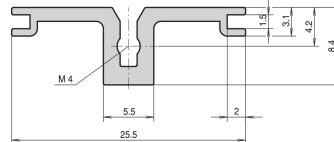

# 34561-563 MODULSCHIENEN, HINTEN, TYP AB, FÜR REAR I/O-LEITERPLATTEN-FÜHRUNGEN, 63 TE

Combinations of horizontal rails and side panels

\*+\* = can be combined, \*\* = combination not recommended

Panel 1	-	+	+	+
Panel 2	+	check by Panel 1 for compatibility	check by Panel 2 for compatibility	+
Panel 3	+	check by Panel 1	check by Panel 2	-
Panel 4	-	-	-	-
Panel 5	-	-	-	-