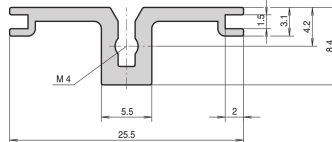

34561-528 MODULSCHIENEN, HINTEN, TYP AB, FÜR REAR I/O-LEITERPLATTEN-FÜHRUNGEN, 28 TE

Combinations of horizontal rails and side panels

+ = can be combined, ** = combination not recommended

PropacPRO	-	+	+	+
PropacPRO	+	not recommended	not recommended	+
PropacPRO	+	+	-	-
Horizontal rail	+	+	-	-
Side panel	+	+	-	-