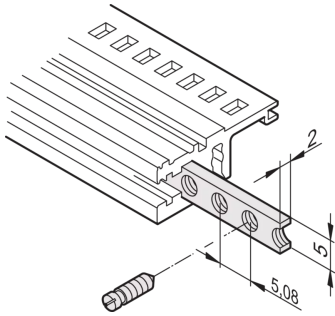

### KEY FEATURES

The collar screws used for fixing partial-width front panels must be 12.3 mm long

Usable for all horizontal rails

### PRODUCT ATTRIBUTES

Product Type: Threaded Insert

Product Family: EuropacPRO; RatiopacPRO; RatiopacPRO AIR; CompacPRO; PropacPRO; Inpac

Works With: Subracks; Cases

Rack Width: 84 HP

Material: Steel

Package Quantity: 1

Length: 324.62 mm

### ADDITIONAL PRODUCT DETAILS

The threaded insert is a metal strip with thread M2.5 and allows the fixing of front panels.

Please take into consideration that deliveries may be carried out in the stated SPQs (SPQ, e.g. 5 pieces, 10 pieces, 50 pieces, etc.). Differing order quantities (e.g. 2 pieces) may be changed to the next possible delivery quantity = Standard Pack Quantity.