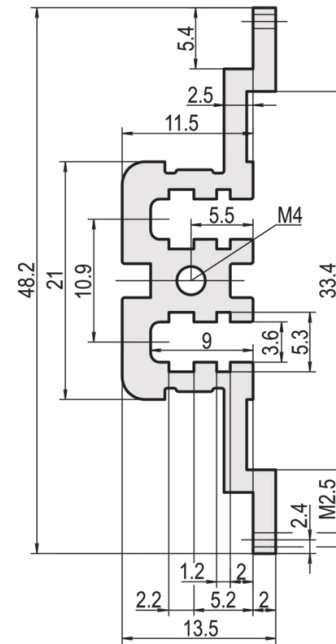

# 34561-228 HORIZONTAL RAIL, REAR, CENTER, TYPE MZ, WITH Z-RAIL, 28 HP

Combinations of horizontal rails and side panels

“+” = can be combined, “-” = combination not recommended

Horizontal rail	-	+	+	+	+
Horizontal rail	+	+	+	+	+
Horizontal rail	+	+	-	-	-
Horizontal rail	+	+	-	-	-
Side panel	+	+	-	-	-
	Panel 1.1	Panel 2	Panel 3	Panel 4	Panel 5

## PRODUCT ATTRIBUTES

Product Type: Horizontal Rail

Product Family: EuropacPRO; RatiopacPRO; RatiopacPRO AIR; CompacPRO; PropacPRO

Type: Type MZ

Rack Width: 28 HP

Length: 147.32 mm

Package Quantity: 1

## ADDITIONAL PRODUCT DETAILS

---

The horizontal rail, center, type MZ enables the use of DIN connectors in accordance with EN 60603-2.

Delivery is in standard pack multiples. Pricing is per individual item.