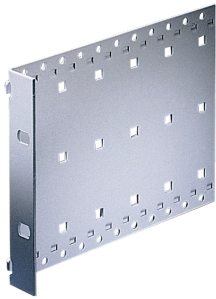

## 34561-189 EUROPACPRO SIDE PANEL, TYPE L, LIGHT, 3 U, 295 MM

### KEY FEATURES

---

Side panel with integrated 19" bracket

### PRODUCT ATTRIBUTES

---

Product Type: Side Panel

Product Family: EuropacPRO

Type: Type L

Rack Height: 3 U

Package Quantity: 1

Depth: 295 mm

### ADDITIONAL PRODUCT DETAILS

---

Side Panel, L shaped version with integrated 19" bracket, no shielding.

Please order cover plates separately.