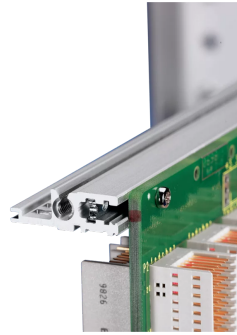

34561-163 HORIZONTAL RAIL, REAR, CENTER, TYPE VT, 63 HP

Combinations of horizontal rails and side panels

“+” = can be combined, “-” = combinations not recommended

 RatiopacPRO  RatiopacPRO AIR  CompacPRO  PropacPRO	 Light F.8  Flexibar F.8  Vary F.8  Rugged F.8	 Light F.8  Flexibar F.8  Vary F.8  Rugged F.8	 Light F.8  Flexibar F.8  Vary F.8  Rugged F.8	 Light F.8  Flexibar F.8  Vary F.8  Rugged F.8
	-	+	+	+
	+	+	+	+
	+	+	-	-

Light F.8, Flexibar F.8, Vary F.8, Rugged F.8

KEY FEATURES

For direct backplane mounting

Aluminum extrusion, anodized surface, conductive contact surface, without HP markings

PRODUCT ATTRIBUTES

Product Type: Horizontal Rail

Product Family: EuropacPRO; RatiopacPRO; RatiopacPRO AIR; CompacPRO; PropacPRO

Type: Type VT

Rack Width: 63 HP

Length: 325.12 mm

Package Quantity: 1

ADDITIONAL PRODUCT DETAILS

The horizontal rail, center, type VT enables direct assembly of a backplane.