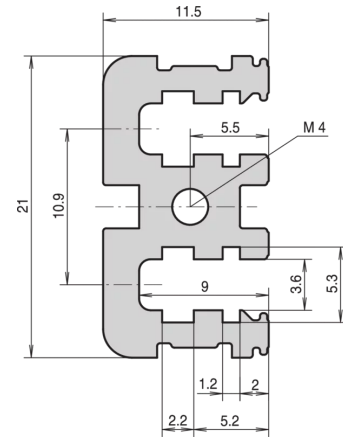

34561-163 HORIZONTAL RAIL, REAR, CENTER, TYPE VT, 63 HP

Combinations of horizontal rails and side panels

“+” = can be combined, “-” = combinations not recommended

 RatiopacPRO  RatiopacPRO AIR  CompacPRO  PropacPRO	 Light F.8  Flexibar F.8  Vary F.8  Rugged F.8	 Light F.8  Flexibar F.8  Vary F.8  Rugged F.8	 Light F.8  Flexibar F.8  Vary F.8  Rugged F.8	 Light F.8  Flexibar F.8  Vary F.8  Rugged F.8
	-	+	+	+
	+	+	+	+
	+	+	-	-

Light F.8, Flexibar F.8, Vary F.8, Rugged F.8

KEY FEATURES

For direct backplane mounting

Aluminum extrusion, anodized surface, conductive contact surface, without HP markings

PRODUCT ATTRIBUTES

Product Type: Horizontal Rail

Product Family: EuropacPRO; RatiopacPRO; RatiopacPRO AIR; CompacPRO; PropacPRO

Type: Type VT

Rack Width: 63 HP

Length: 325.12 mm

Package Quantity: 1

ADDITIONAL PRODUCT DETAILS

The horizontal rail, center, type VT enables direct assembly of a backplane.