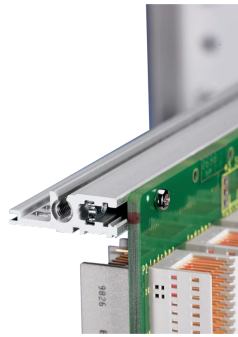

## 34561-120 HORIZONTAL RAIL, REAR, CENTER, TYPE VT, 20 HP

Combinations of horizontal rails and side panels

\*+/- = can be combined, +/- = combinations not recommended

 RatiopacPRO  RatiopacPRO AIR  CompacPRO  PropacPRO	-	+	+	+
 RatiopacPRO  RatiopacPRO AIR  CompacPRO  PropacPRO	+	+	+	+
 Horizontal rail  Horizontal rail  Horizontal rail  Horizontal rail	+	+	-	-
 Light F  Flexibar F  Vary H  Rugged H				

### KEY FEATURES

For direct backplane mounting

Aluminum extrusion, anodized surface, conductive contact surface, without HP markings