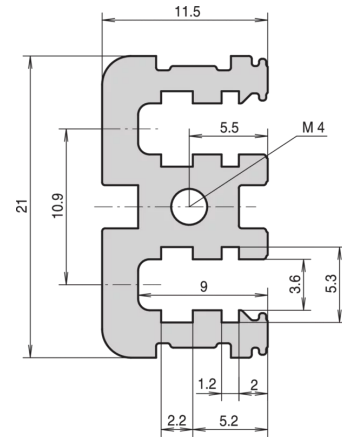

## 34561-120 HORIZONTAL RAIL, REAR, CENTER, TYPE VT, 20 HP

Combinations of horizontal rails and side panels

\*+/- = can be combined, +/- = combinations not recommended

 RatiopacPRO  RatiopacPRO AIR  CompacPRO  PropacPRO	-	+	+	+
 RatiopacPRO  RatiopacPRO AIR  CompacPRO  PropacPRO	+	+	+	+
 Horizontal rail  Horizontal rail  Horizontal rail  Horizontal rail	+	+	-	-
 Light F  Flexibar F  Vary H  Rugged H				

### PRODUCT ATTRIBUTES

Product Type: Horizontal Rail

Product Family: EuropacPRO; RatiopacPRO; RatiopacPRO AIR; CompacPRO; PropacPRO

Type: Type VT

Rack Width: 20 HP

Length: 106.68 mm

Package Quantity: 1

## ADDITIONAL PRODUCT DETAILS

---

The horizontal rail, center, type VT enables direct assembly of a backplane.

Delivery is in standard pack multiples. Pricing is per individual item.

Please take into consideration that deliveries may be carried out in the stated SPQs (SPQ, e.g. 5 pieces, 10 pieces, 50 pieces, etc.). Differing order quantities (e.g. 2 pieces) may be changed to the next possible delivery quantity = Standard Pack Quantity.