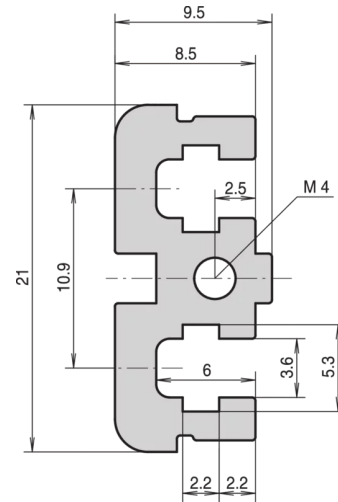

## 34561-040 MODULSCHIENE, HINTEN, MITTE, TYP ST, STANDARD, 40 TE

Combinations of horizontal rails and side panels

“+” = can be combined, “-” = combination not recommended

 Railtype 1 A	-	+	+	+
 Railtype 2 B	+	+	+	+
 Railtype 3 C	+	+	-	-
 Horizontal rail				
 Safe panel	 Light r. L.	 Fluoresc. F.	 Veneer v. X.	 Rugged r. R.

### PRODUKTBESCHREIBUNG

Für indirekte Backplanebefestigung mit Isolierstreifen

Aluminum extrusion, anodized surface, conductive contact surface, without HP markings