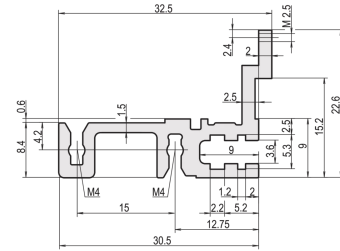

34560-920 HORIZONTAL RAIL, REAR, TYPE H-MZ, HEAVY, WITH Z-RAIL, 20 HP

Combinations of horizontal rails and side panels

⊕ ⊕ = can be combined, ⊕ ⊗ = combination not recommended

RatiopacPRO	-	+	+	⊗
RatiopacPRO	+	⊗	⊗	+
RatiopacPRO	+	+	+	+
Horizontal rail	+	+	-	-
Side panel	Light 1.6	Standard 7	Heavy 16	Shaped 1.8

## KEY FEATURES

For directly mounting connectors complying with EN-60603 (DIN-41612)

With Z-rail for high mechanical load (H-MZ)

Aluminum extrusion, anodized finish, conductive contact surface

## PRODUCT ATTRIBUTES

Product Type: Horizontal Rail

Product Family: EuropacPRO; RatiopacPRO; RatiopacPRO AIR; CompacPRO; PropacPRO

Type: Heavy, MZ

Rack Width: 20 HP

Length: 106.68 mm

Package Quantity: 1

## ADDITIONAL PRODUCT DETAILS

---

The horizontal rail, type heavy with MZ enables the use of DIN connectors. The connectors are in accordance with EN 60603-2.

Delivery is in standard pack multiples. Pricing is per individual item.